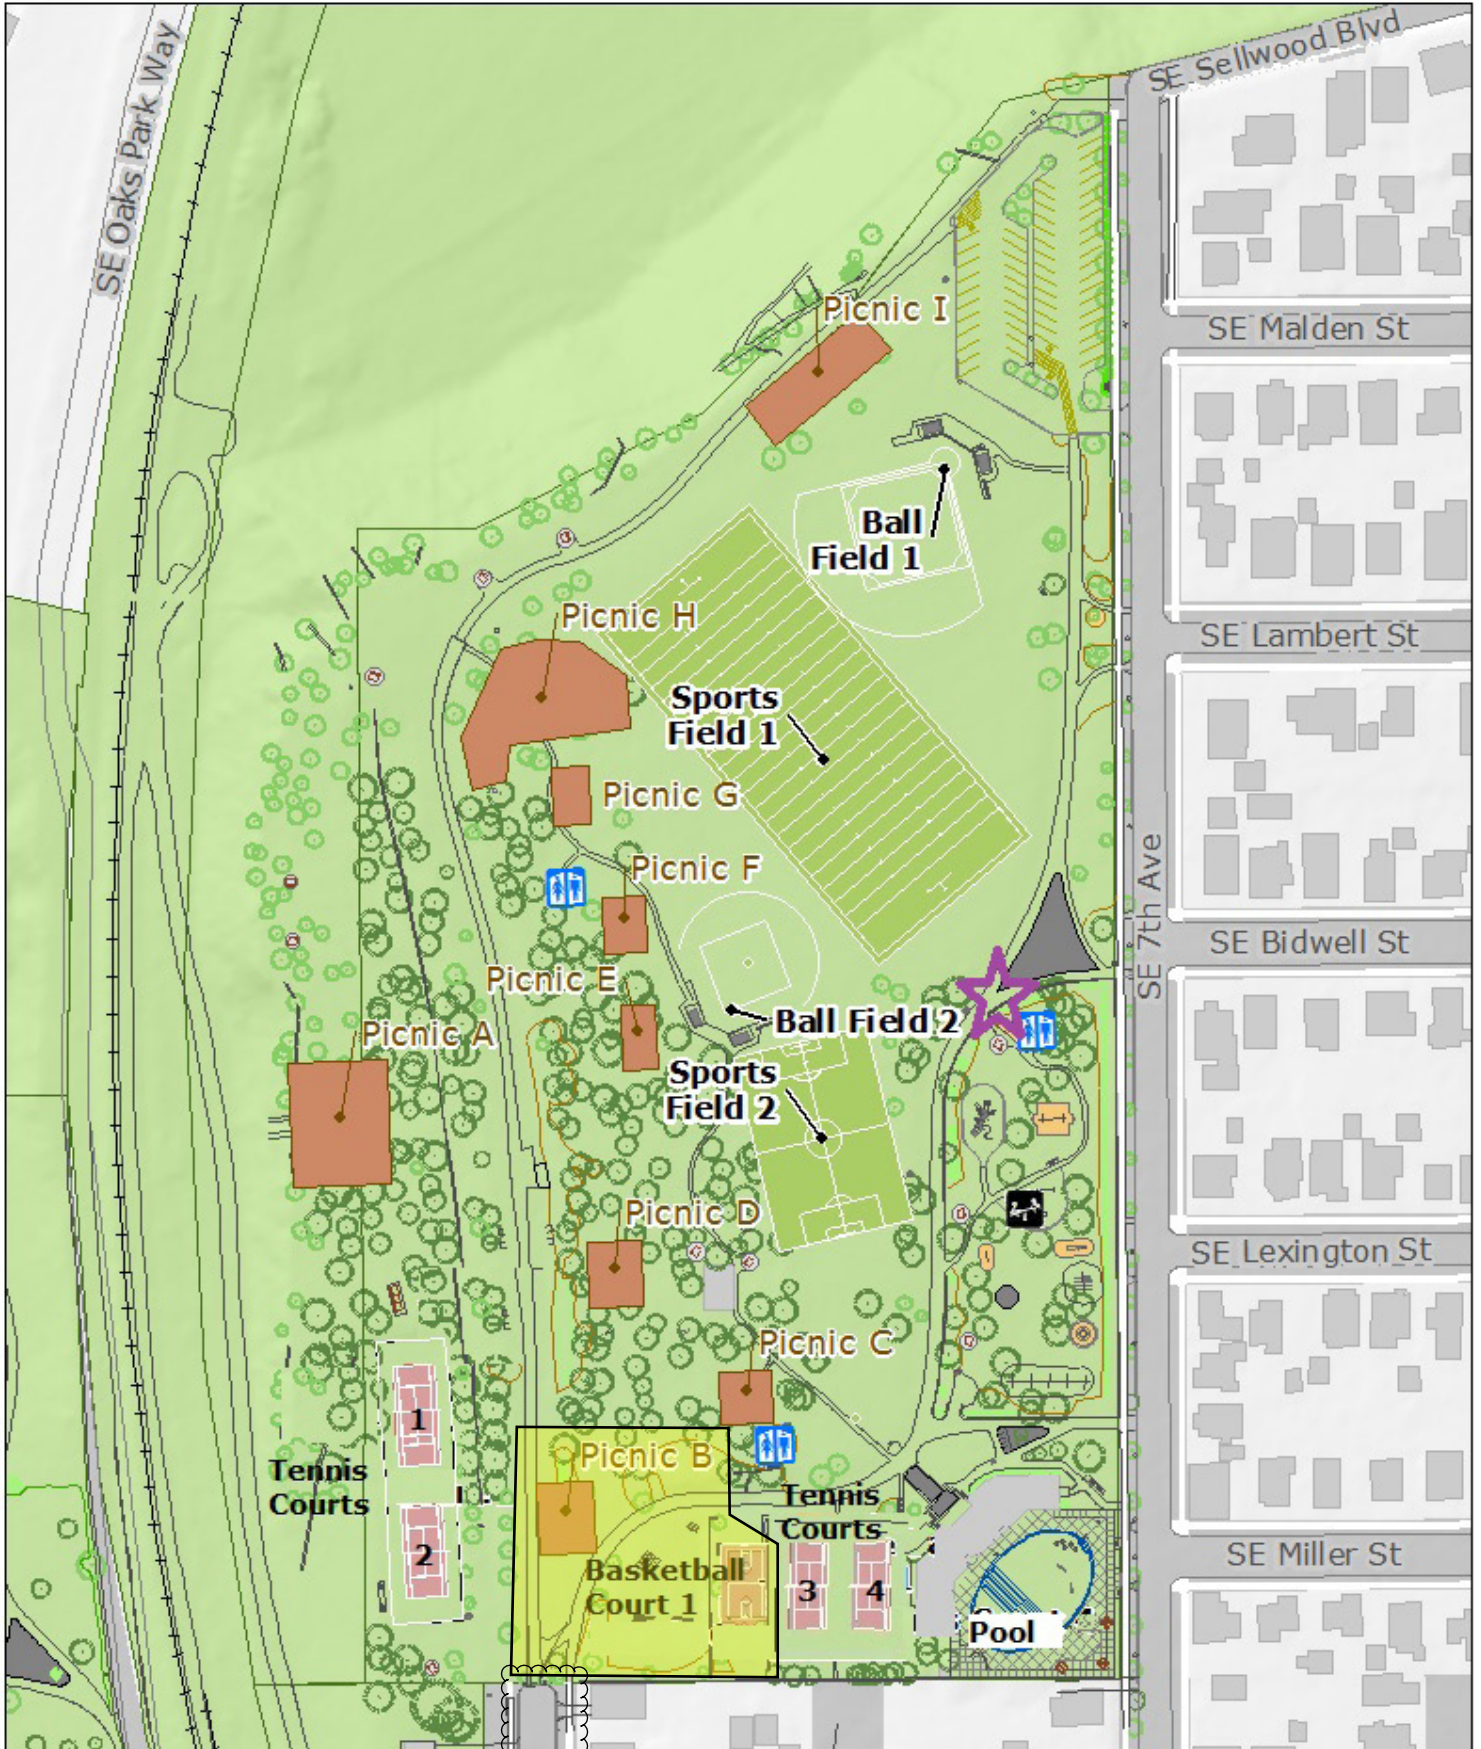

Sellwood Park

Acres: 16.6

Use "7968 SE Grand Ave." to locate nearest entrance

UPDATED JANUARY 2018

PORTLAND PARKS & RECREATION

Healthy Parks, Healthy Portland

Commissioner Amanda Fritz
Director Mike Abbaté
PORTLANDPARKS.ORG